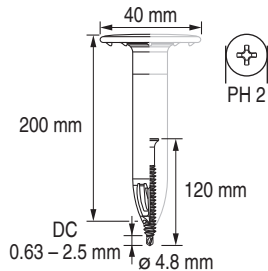

2059206
22.01.2014

S-IDP 4.8S/40x280 # 2045778

Rostfrei/Inox/Stainless

2059206