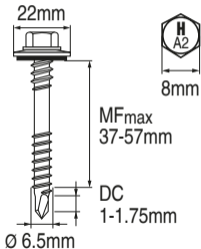

S-CDW 71S 6.5x110

285659

Rostfrei / Inox / Stainless A2

2081634